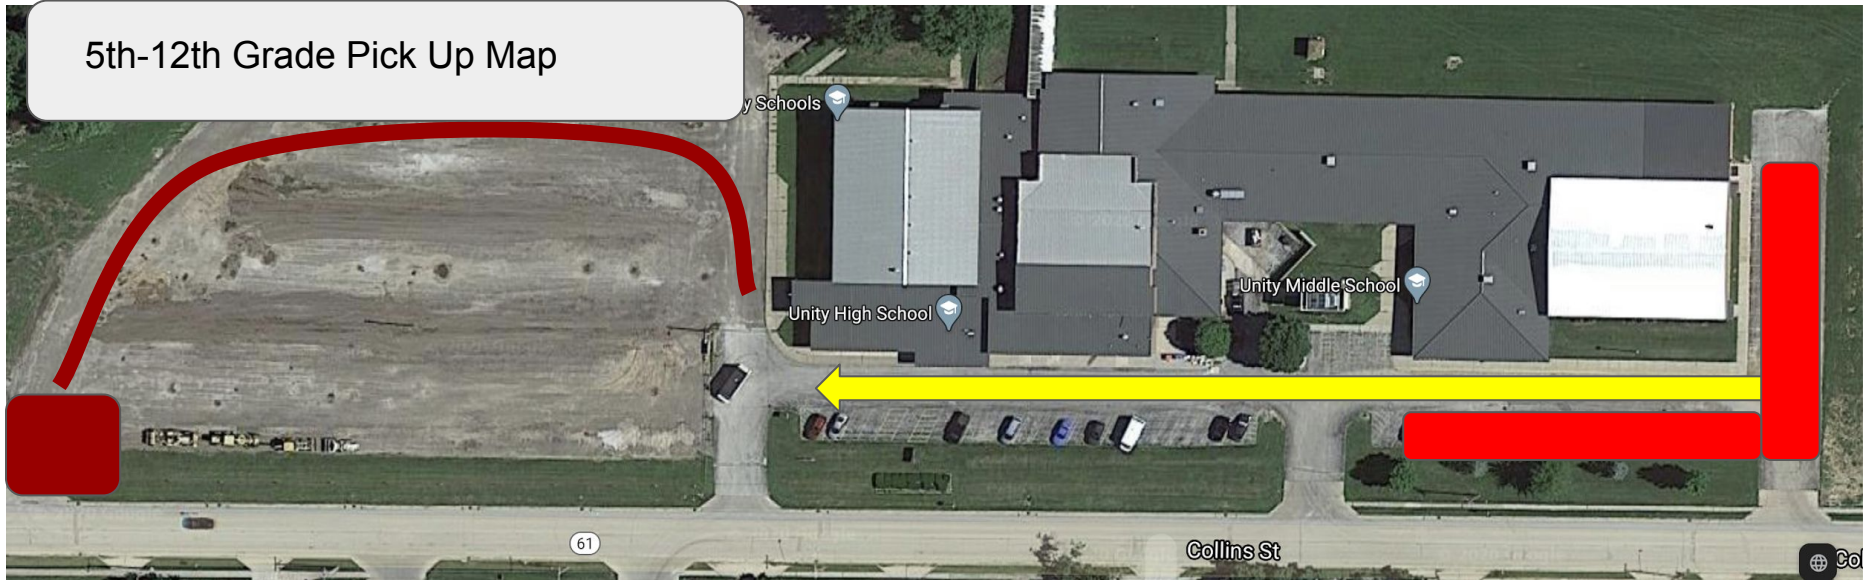

5th-12th Grade Parking, Entrance, Exit Map

 Entrance Only for Students and Parents

 Bus Entrance ONLY

 EXIT ONLY

 Student Parking

 Teacher, Paraprofessional,
and Bus Driver Parking ONLY

5th-12th Grade Drop off Building Entrance Map

Parent Drop off for all kids
5th-12th grade

Walkers, Student Drivers &
Passengers Entrance Only

Bus Drop Off ONLY

Bus Rider Entrance
ONLY

5th-12th parent drop off
Entrance ONLY

5th-12th Grade Pick Up Map

Parent pick up for all kids 5th-12th grade