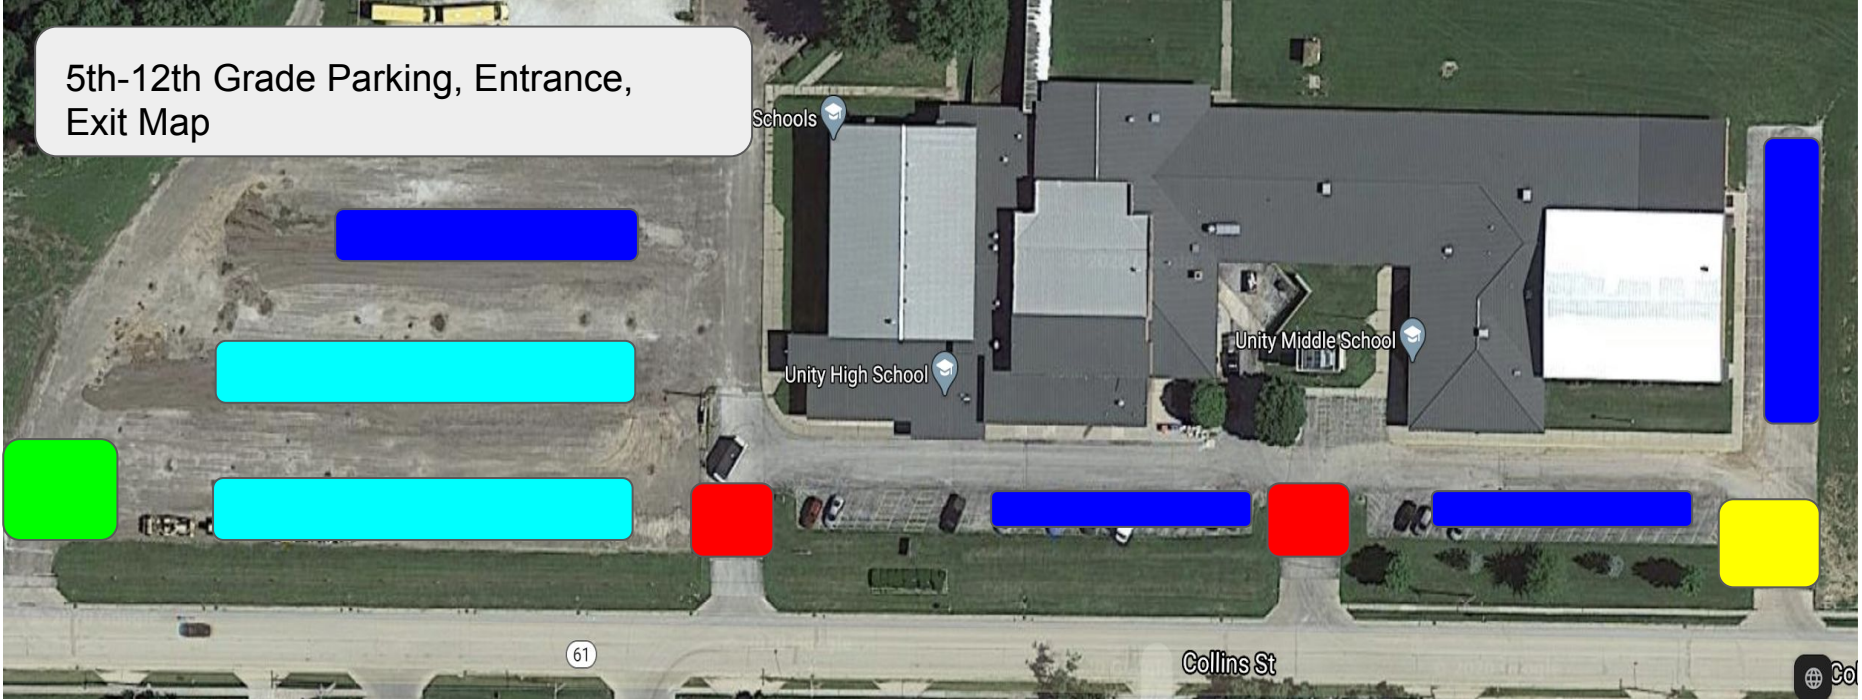

5th-12th Grade Parking, Entrance, Exit Map

 Entrance Only for Students and Parents

 Bus Entrance ONLY

 EXIT ONLY

 Student Parking

 Teacher, Paraprofessional,
and Bus Driver Parking ONLY

5th-12th Grade Drop off Building Entrance Map

Parent Drop off for all kids
5th-12th grade

Walkers, Student Drivers &
Passengers Entrance Only

Bus Drop Off ONLY

Bus Rider Entrance
ONLY

5th-12th parent drop off
Entrance ONLY

5th-12th Grade Pick Up Map

Parent pick up for all kids 5th-12th grade

No Parent Parking

Bus pick up ONLY